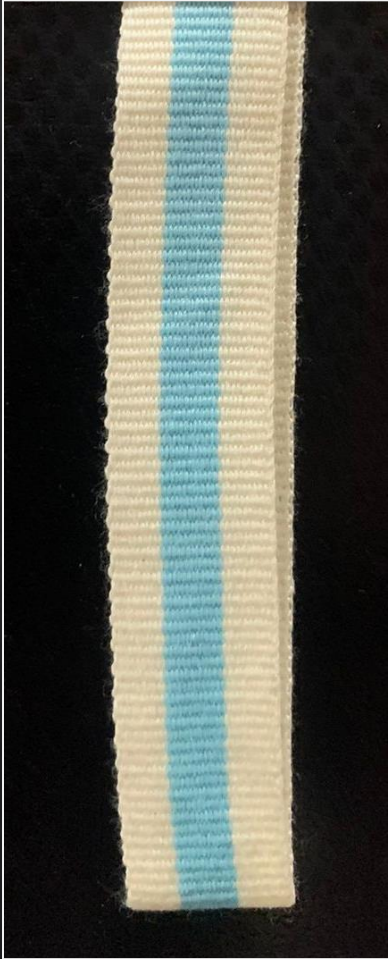

SK-TP-01  
HBT / TWILL TAPE  
SIZE - 25 MM

SK-TP-02  
SATIN WEAVE  
SIZE - 12 MM

SK-TP-03  
HBT / TWILL TAPE  
SIZE - 16 MM

SK-TP-04  
KNITTED TAPE  
SIZE - 10 MM

SK-TP-05  
HBT / TWILL TAPE  
SIZE - 10 MM

SK-TP-18  
KNITTED TAPE  
SIZE – 12 MM

SK-TP-19  
TWEED TAPE  
SIZE – 8 MM

SK-TP-20  
SATIN TAPE  
SIZE – 10 MM

SK-TP-21  
GG TAPE  
SIZE – 20 MM

SK-TP-22  
HB TAPE  
SIZE – 20 MM

SK-TP-23  
CANVAS TAPE  
SIZE – 15 MM

SK-TP-24  
BRAIDED TAPE  
SIZE – 15 MM

SK-TP-25  
BRAIDED TAPE  
SIZE – 20 MM

SK-TP-26  
GG TAPE  
SIZE – 10 MM

SK-TP-27  
DESIGN TAPE  
SIZE – 40 MM

SK-TP-28  
Twill TAPE  
SIZE – 30 MM

SK-TP-29  
GG TAPE  
SIZE – 20 MM

SK-TP-30  
W- TWILL TAPE  
SIZE – 20 MM

SK-TP-31  
GG TAPE  
SIZE - 12 MM

SK-TP-32  
GG TAPE  
SIZE - 20 MM

SK-TP-33  
LACE  
SIZE - 20 MM

SK-TP-34  
SATIN TAPE  
SIZE - 15 MM

SK-TP-35  
GG TAPE  
SIZE - 15 MM